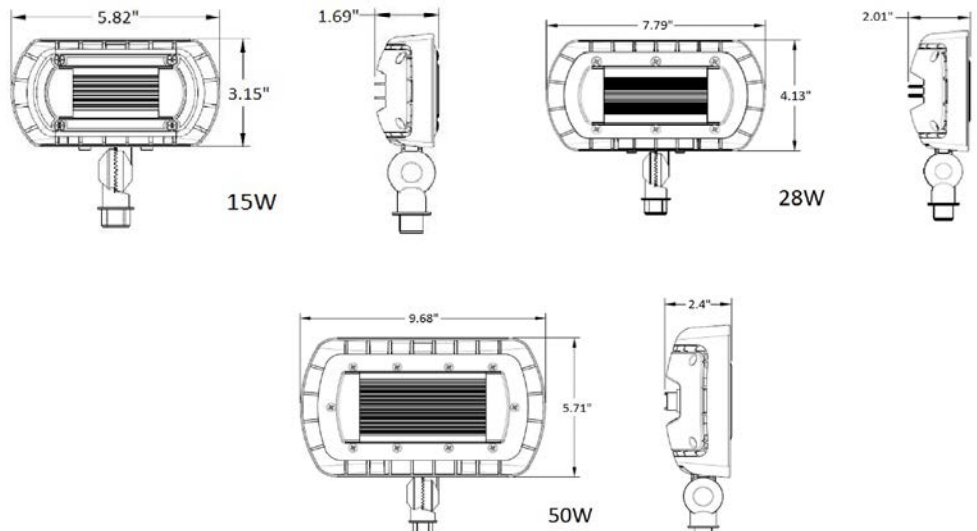

CATALON BFP LED

Architectural Outdoor

PROJECT:	
TYPE:	
PO#:	QTY:
COMMENTS:	

FEATURES

- Aluminum Die-Cast Housing
- UV Stabalized Polycarbonate Lens
- L70 Life Span >50,000 Hours
- Mounting Hardware Included
- Wall Mount and Knuckle Mount Included
- Weight: 0.55 Kg for 15W, 0.67 Kg for 28W, 1.92 Kgs for 50W
- LED Light Fixture
- UL Listed Wet Location for Wall Mount
- DLC Listed

LINE DRAWING

LINE DRAWING NOT TO SCALE

FINISHES

Bronze

CATALON BFP LED

Architectural Outdoor

Fixture Core

PROJECT:	
TYPE:	
PO#:	QTY:
COMMENTS:	