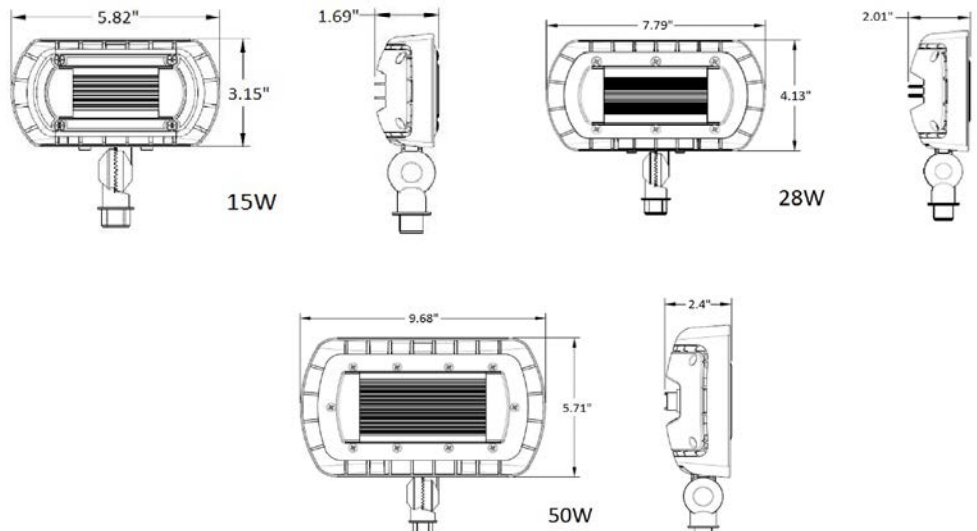

CATALON BFP LED

Architectural Outdoor

PROJECT:	
TYPE:	
PO#:	QTY:
COMMENTS:	

FEATURES

- Aluminum Die-Cast Housing
- UV Stabalized Polycarbonate Lens
- L70 Life Span >50,000 Hours
- Mounting Hardware Included
- Wall Mount and Knuckle Mount Included
- Weight: 0.55 Kg for 15W, 0.67 Kg for 28W, 1.92 Kgs for 50W
- LED Light Fixture
- IP 65 Rated
- UL Listed Wet Location for Wall Mount
- DLC Listed

LINE DRAWING

LINE DRAWING NOT TO SCALE

FINISHES

Bronze

CATALON BFP LED

Architectural Outdoor

Fixture Core

PROJECT:	
TYPE:	
PO#:	QTY:
COMMENTS:	