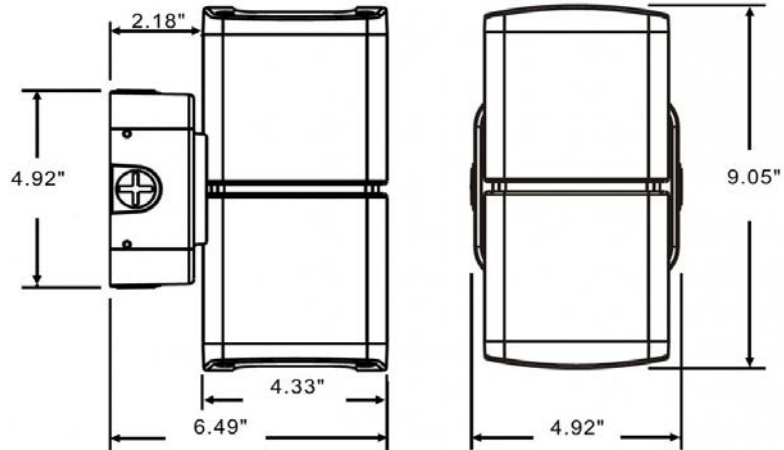

LINE DRAWING

LINE DRAWING NOT TO SCALE

FINISHES

Gray

MYSTERE U/D BFP LED

Architectural Outdoor

Fixture Core

PROJECT:	
TYPE:	
PO#:	QTY:
COMMENTS:	