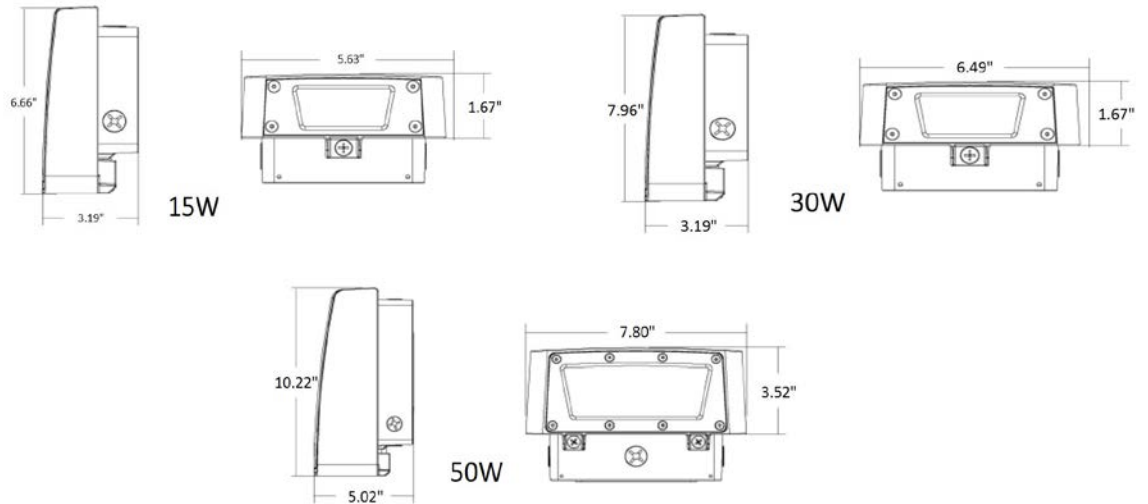

## FEATURES

- Aluminum Die Cast Housing
- ADA Compliant (15W, 30W only)
- UV-anti PC Cover
- L70 Life Span > 50,000 Hours
- Weight: 1.5Kg for 15W, 1.8Kg for 30W, 2.8Kg for 50W
- Mounting Hardware Included
- Dark Sky Compliant Mounting
- LED Light Fixture
- UL Listed Wet Location For Wall Mount
- 0-10V Dimmable Driver
- DLC Listed

## LINE DRAWING

LINE DRAWING NOT TO SCALE