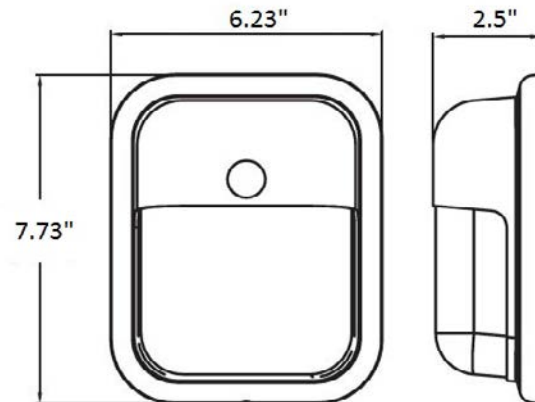

LINE DRAWING

LINE DRAWING NOT TO SCALE