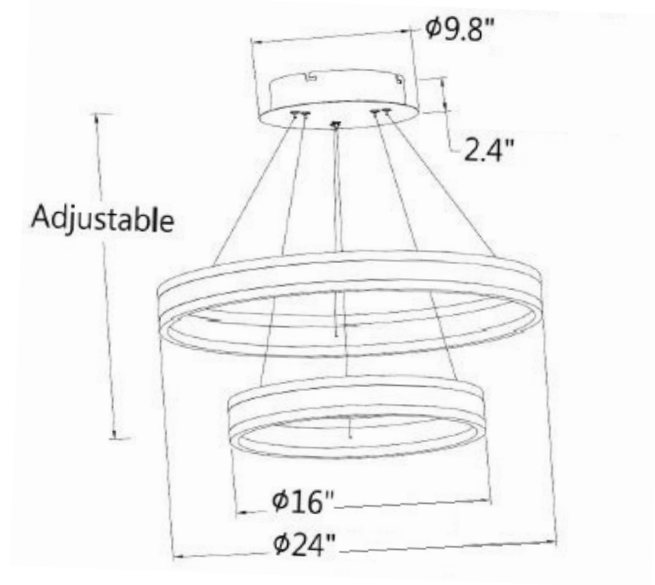

## FEATURES

- 0-10V Dimmable
- Low Profile Seamless Aluminum Frame
- Acrylic Lens
- LED Light Fixture
- Rectangular Driver Box Hanging System (Standard)
- UL Listed Dry Location For Ceiling Mount

## LINE DRAWING

LINE DRAWING NOT TO SCALE