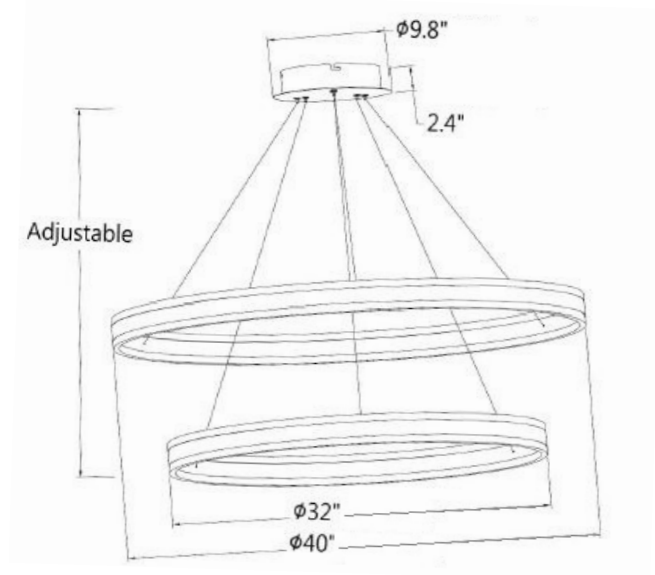

TITAN 2T MD LED

Architectural Indoor

PROJECT:	
TYPE:	
PO#:	QTY:
COMMENTS:	

FEATURES

- 0-10V Dimmable
- Low Profile Seamless Aluminum Frame
- Acrylic Lens
- LED Light Fixture
- Rectangular Driver Box Hanging System (Standard)
- UL Listed Dry Location For Ceiling Mount

LINE DRAWING

LINE DRAWING NOT TO SCALE

FINISHES

Matte Black

Matte White

Platinum

TITAN 2T MD LED

Architectural Indoor