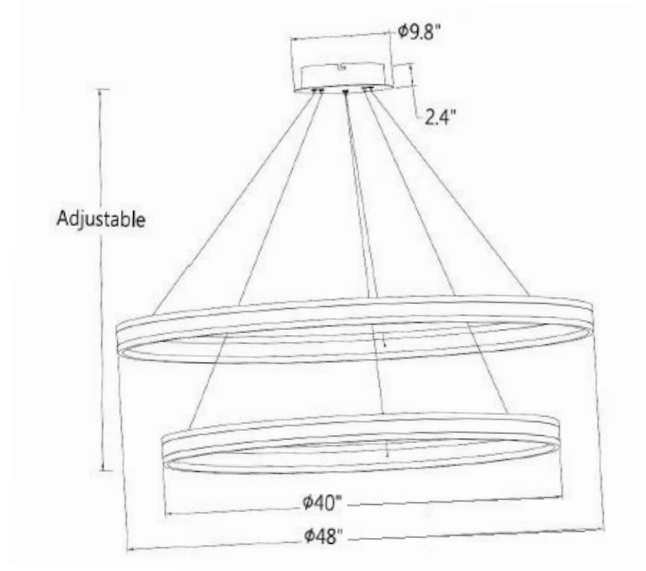

## FEATURES

- 0-10V Dimmable
- Low Profile Seamless Aluminum Frame
- Acrylic Lens
- LED Light Fixture
- Rectangular Driver Box Hanging System (Standard)
- UL Listed Dry Location For Ceiling Mount

## LINE DRAWING

LINE DRAWING NOT TO SCALE