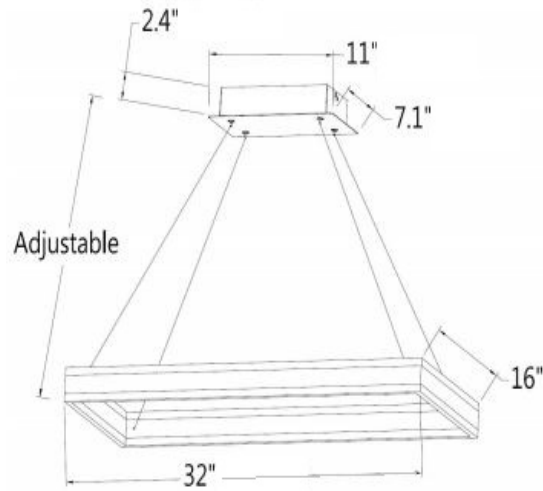

LINE DRAWING

LINE DRAWING NOT TO SCALE

FINISHES

Matte Black

Matte White

Platinum