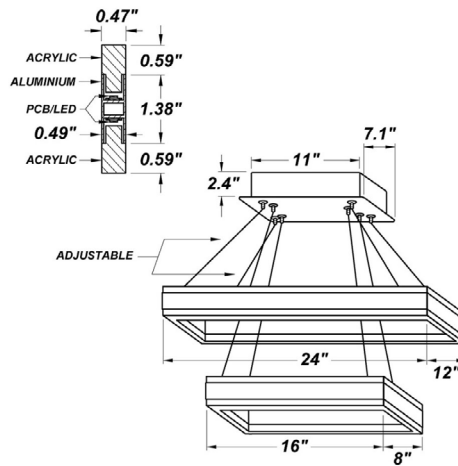

LINE DRAWING

LINE DRAWING NOT TO SCALE

FINISHES

Matte Black

Matte White

Platinum