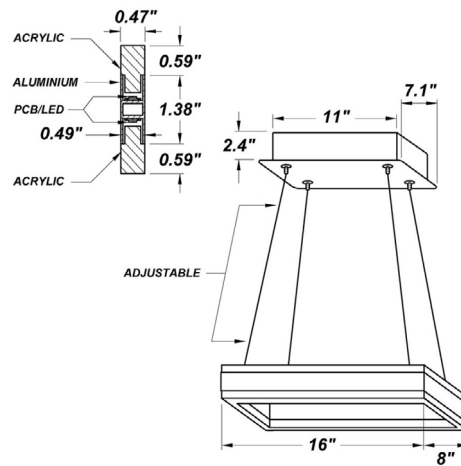

MARQUEE 1T SM MCT LED

Architectural Indoor

PROJECT:	
TYPE:	
PO#:	QTY:
COMMENTS:	

FEATURES

- 0-10V Dimmable
- Direct Down Light and Indirect Up Light
- Frosted Acrylic Lens
- LED Light Fixture
- Low Profile Seamless Aluminum Frame
- MCT 3000k, 3500k, 4000k
- Rectangular Driver Box Hanging System (Standard)
- Suspended LED Rectangle Dimensions: 16" x 8"
- Suspended LED Rectangle Height: 2.56"
- Suspended LED Rectangle Thickness: 0.49"
- Suspension Cables are 6' Long and Field Adjustable
- UL Listed Dry Location For Ceiling Mount

LINE DRAWING

LINE DRAWING NOT TO SCALE

FINISHES

Matte Black

Matte White

Platinum

MARQUEE 1T SM MCT LED

Architectural Indoor