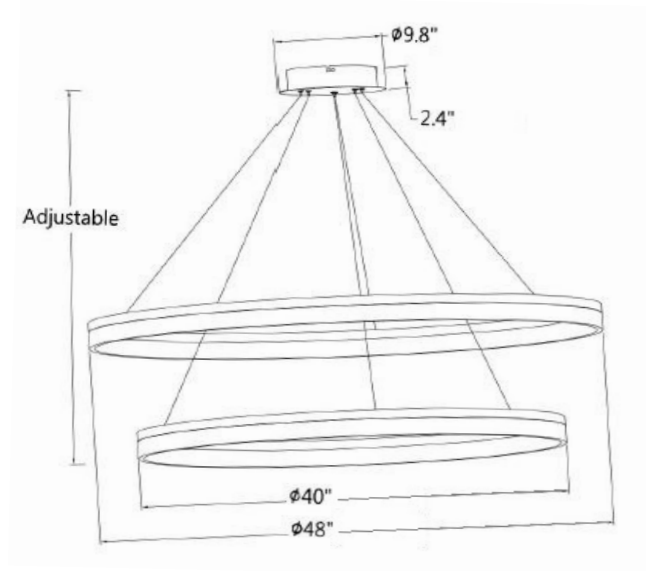

LUNAR 2T LG LED

Architectural Indoor

PROJECT:	
TYPE:	
PO#:	QTY:
COMMENTS:	

FEATURES

- 0-10V Dimmable
- Low Profile Seamless Aluminum Frame
- Acrylic Lens
- LED Light Fixture
- Rectangular Driver Box Hanging System (Standard)
- UL Listed Dry Location For Ceiling Mount

LINE DRAWING

LINE DRAWING NOT TO SCALE

FINISHES

Matte Black

Matte White

Platinum

LUNAR 2T LG LED

Architectural Indoor