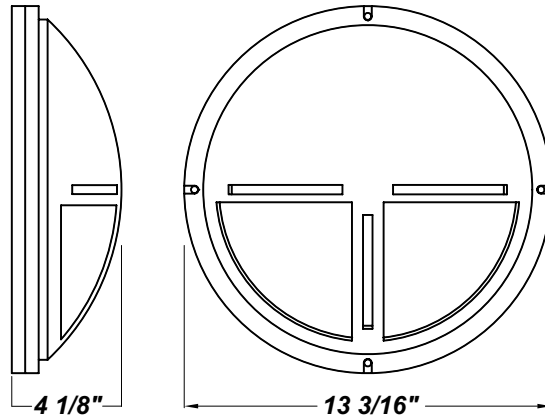

LINE DRAWING

LINE DRAWING NOT TO SCALE

FINISHES

For RAL Colors
& Custom
Match -
Contact Teron
Lighting Inc.