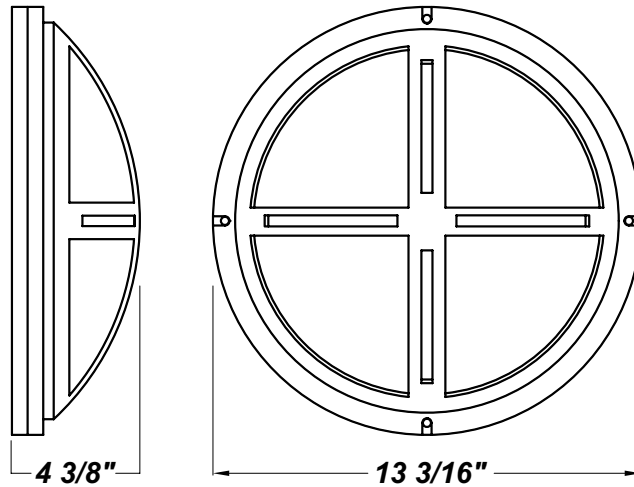

LINE DRAWING

LINE DRAWING NOT TO SCALE

FINISHES

For RAL Colors
& Custom
Match -
Contact Teron
Lighting Inc.