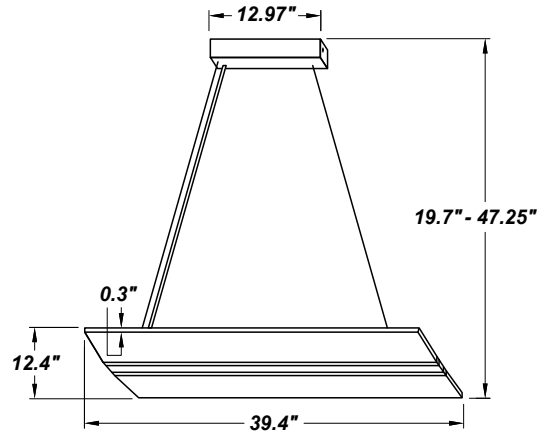

LINE DRAWING

LINE DRAWING NOT TO SCALE

FINISHES

Matte White

Platinum