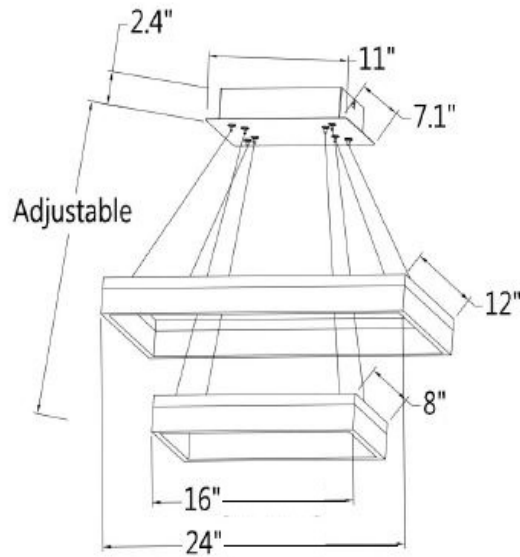

LINE DRAWING

LINE DRAWING NOT TO SCALE

FINISHES

Matte Black

Matte White

Platinum