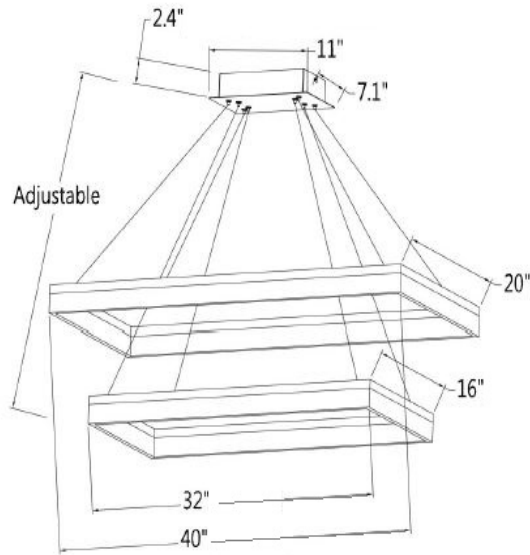

## FEATURES

- 0-10V Dimmable
- Low Profile Seamless Aluminum Frame
- Acrylic Lens
- LED Light Fixture
- Rectangular Driver Box Hanging System (Standard)
- UL Listed Dry Location For Ceiling Mount

## LINE DRAWING

LINE DRAWING NOT TO SCALE