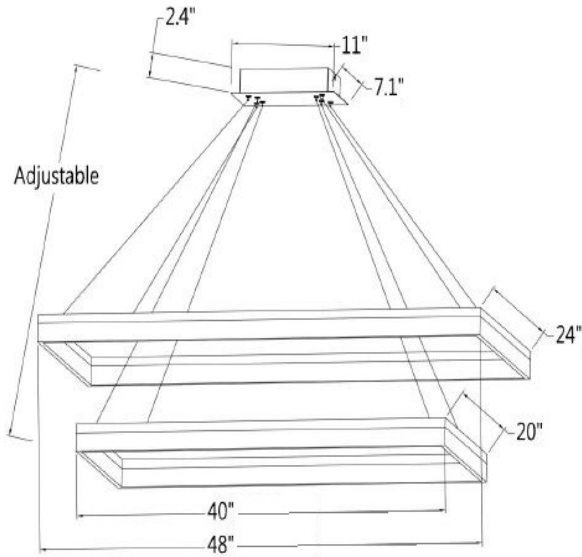

## FEATURES

- 0-10V Dimmable
- Low Profile Seamless Aluminum Frame
- Acrylic Lens
- LED Light Fixture
- Rectangular Driver Box Hanging System (Standard)
- UL Listed Dry Location For Ceiling Mount

## LINE DRAWING

LINE DRAWING NOT TO SCALE