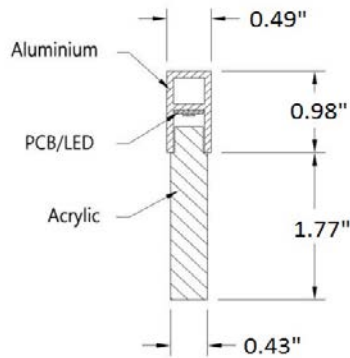

## FEATURES

- 0-10V Dimmable
- Low Profile Seamless Aluminum Frame
- Acrylic Lens
- LED Light Fixture
- Rectangular Driver Box Hanging System (Standard)
- UL Listed Dry Location For Ceiling Mount
- Direct Down Light
- Suspended LED Rectangle Height: 2.75"
- Suspended LED Rectangle Thickness: 0.49"

## LINE DRAWING

LINE DRAWING NOT TO SCALE