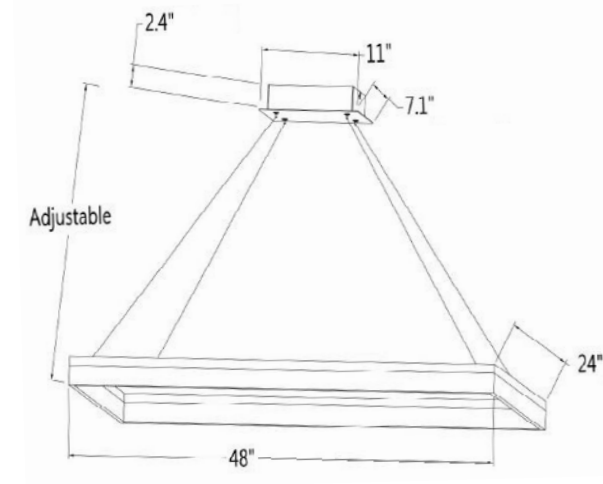

## FEATURES

- 0-10V Dimmable
- Low Profile Seamless Aluminum Frame
- Acrylic Lens
- LED Light Fixture
- Rectangular Driver Box Hanging System (Standard)
- UL Listed Dry Location For Ceiling Mount
- Direct Down Light
- Suspended LED Rectangle Height: 2.75"
- Suspended LED Rectangle Thickness: 0.49"

## LINE DRAWING

LINE DRAWING NOT TO SCALE