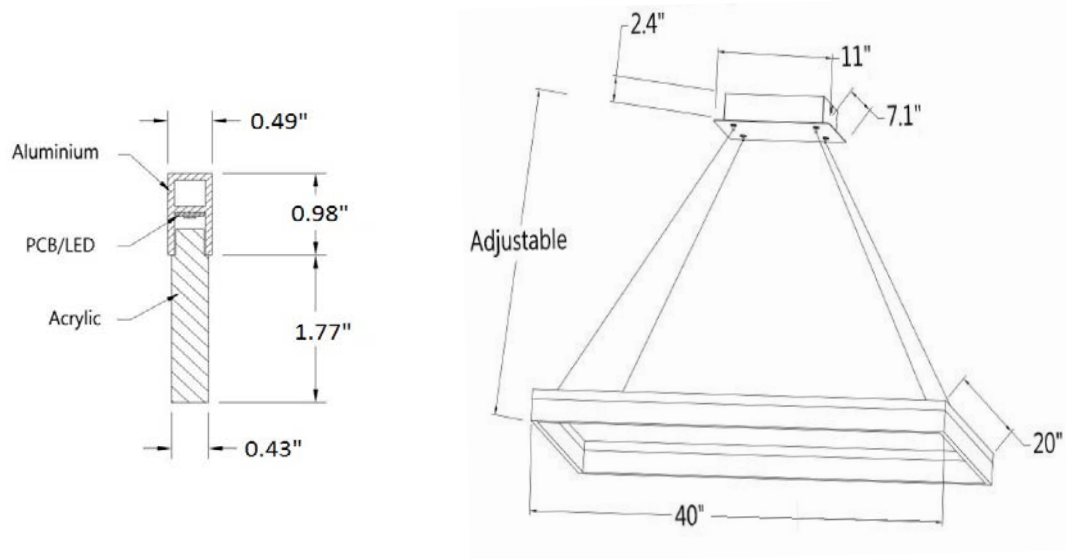

LINE DRAWING

LINE DRAWING NOT TO SCALE

FINISHES

Matte Black

Matte White

Platinum