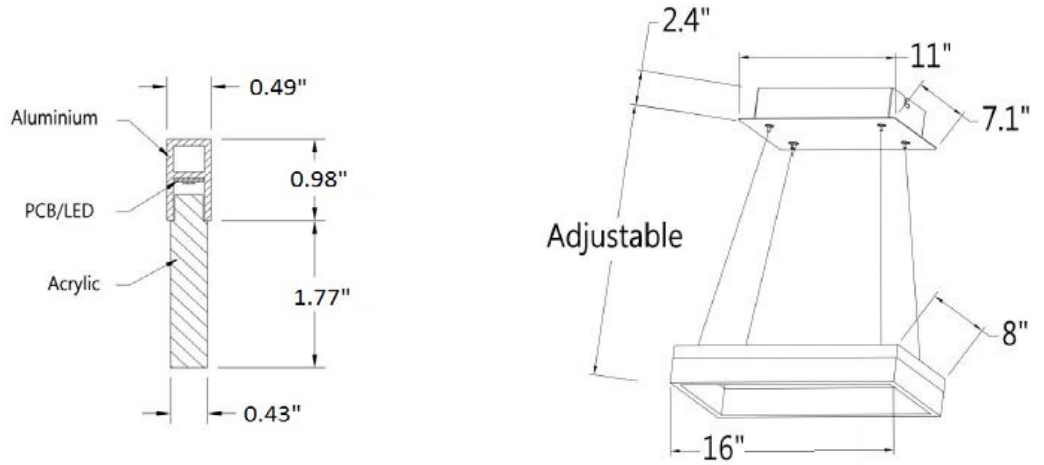

LINE DRAWING

LINE DRAWING NOT TO SCALE

FINISHES

Matte Black

Matte White

Platinum