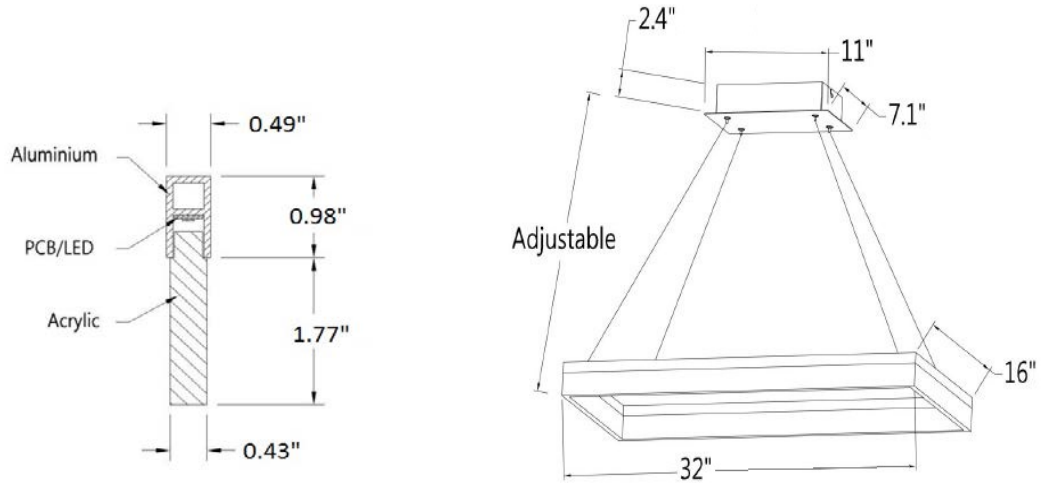

LINE DRAWING

LINE DRAWING NOT TO SCALE

FINISHES

Matte Black

Matte White

Platinum