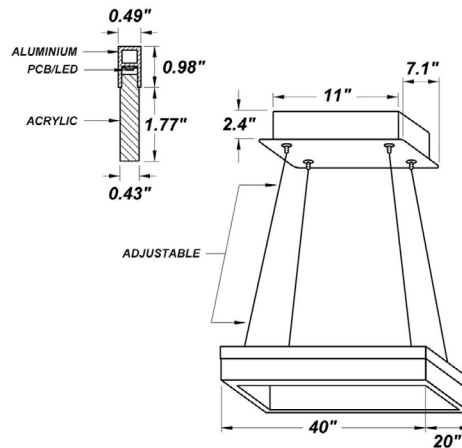

## FEATURES

- 0-10V Dimmable
- Direct Down Light
- Frosted Acrylic Lens
- LED Light Fixture
- Low Profile Seamless Aluminum Frame
- MCT 3000k, 3500k, 4000k
- Rectangular Driver Box Hanging System (Standard)
- Suspended LED Rectangle Dimensions: 40" x 20"
- Suspended LED Rectangle Height: 2.75"
- Suspended LED Rectangle Thickness: 0.49"
- Suspension Cables are 6' Long and Field Adjustable
- UL Listed Dry Location For Ceiling Mount

## LINE DRAWING

LINE DRAWING NOT TO SCALE