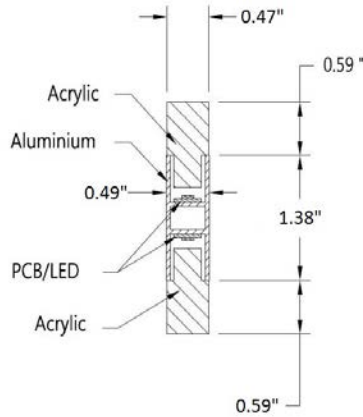

## FEATURES

- 0-10V Dimmable
- Low Profile Seamless Aluminum Frame
- Frosted Acrylic Lens
- LED Light Fixture
- Round Driver Box Hanging System (Standard)
- UL Listed Dry Location For Ceiling Mount
- Direct Down Light and Indirect Up Light
- Suspended LED Circle Height: 2.56"
- Suspended LED Circle Thickness: 0.49"
- Suspended LED Circle Diameter: 16"

## LINE DRAWING

LINE DRAWING NOT TO SCALE