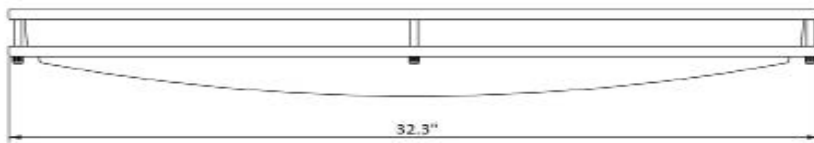

NIKE OVAL BFP LED 32"

Architectural Indoor

PROJECT:	
TYPE:	
PO#:	QTY:
COMMENTS:	

FEATURES

- Anodized Aluminum Reflector
- Die-Formed Cold-Rolled Steel Housing
- Energy Star
- ETL/cETL Listed Dry Location
- LED Light Fixture
- Mounts Directly to 4" Junction Box (By Others)
- Mounting Hardware Included
- White Acrylic Lens

LINE DRAWING

LINE DRAWING NOT TO SCALE

FINISHES

Brushed
Nickel

NIKE OVAL BFP LED 32"

Architectural Indoor

Fixture Core

PROJECT:	
TYPE:	
PO#:	QTY:
COMMENTS:	