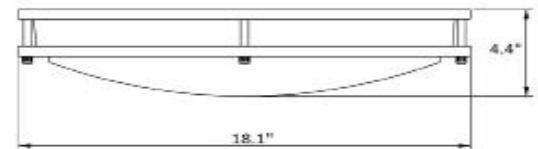

NIKE OVAL BFP LED 32"

Architectural Indoor

PROJECT:	
TYPE:	
PO#:	QTY:
COMMENTS:	

FEATURES

- Anodized Aluminum Reflector
- Die-Formed Cold-Rolled Steel Housing
- Energy Star
- ETL/cETL Listed Dry Location
- LED Light Fixture
- Mounts Directly to 4" Junction Box (By Others)
- Mounting Hardware Included
- White Acrylic Lens

LINE DRAWING

LINE DRAWING NOT TO SCALE

FINISHES

Brushed
Nickel

NIKE OVAL BFP LED 32"

Architectural Indoor

Fixture Core

PROJECT:	
TYPE:	
PO#:	QTY:
COMMENTS:	