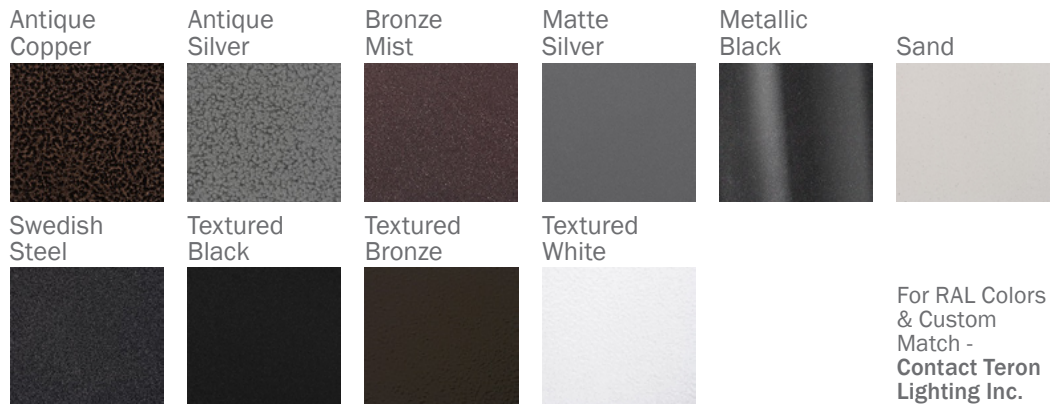

CONCERTO DL LED

Architectural Indoor

PROJECT:	
TYPE:	
PO#:	QTY:
COMMENTS:	

FEATURES

- ADA Compliant
- Aluminum Fixture w/ Textured White Powder Coat Finish
- Aluminum Mounting Plate Mounts to Wall Surface (Centered Over And Attached to J-Box)
- CSA Listed Dry Location For Wall Mount, Dimmable @ 120V
- Dimmable to 2%
- Down Light
- Estimated Lumen Depreciation (TM-21) 69% of Initial Lumens (L70) @ 80,000 hours
- LEDs Are Lensed And Not Exposed
- LED Light Fixture
- Single Directional Light Up Or Down
- Solid Top Cover

LINE DRAWING

LINE DRAWING NOT TO SCALE

FINISHES