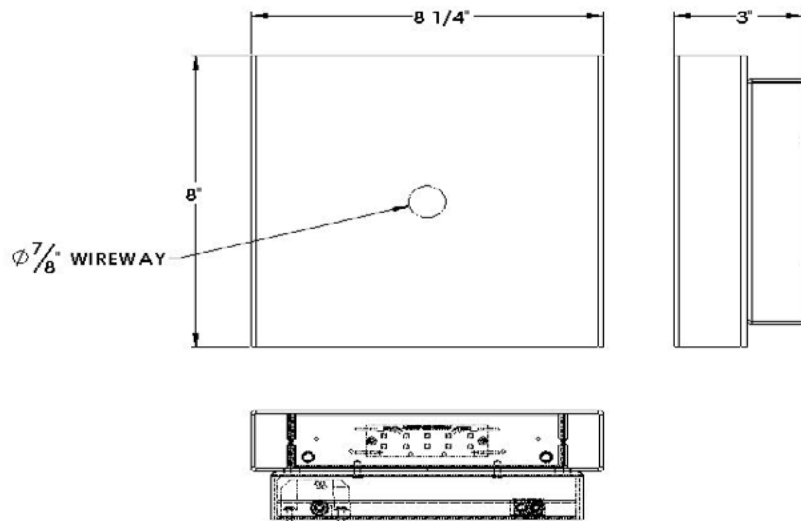

CONCERTO DL LED

Architectural Indoor

| | |
|-----------|------|
| PROJECT: | |
| TYPE: | |
| PO#: | QTY: |
| COMMENTS: | |

FEATURES

- ADA Compliant
- Aluminum Fixture w/ Textured White Powder Coat Finish
- Aluminum Mounting Plate Mounts to Wall Surface (Centered Over And Attached to J-Box)
- CSA Listed Dry Location For Wall Mount, Dimmable @ 120V
- Dimmable to 2%
- Down Light
- Estimated Lumen Depreciation (TM-21) 69% of Initial Lumens (L70) @ 80,000 hours
- LEDs Are Lensed And Not Exposed
- LED Light Fixture
- Single Directional Light Up Or Down
- Solid Top Cover

LINE DRAWING

LINE DRAWING NOT TO SCALE

FINISHES

CONCERTO DL LED

Architectural Indoor

Fixture Core

| | |
|-----------|------|
| PROJECT: | |
| TYPE: | |
| PO#: | QTY: |
| COMMENTS: | |

| PRODUCT CODE | SOURCE/WATTAGE | VOLTAGE | DIMMING DRIVER |
|------------------|--|-----------------------------|--------------------|
| CTO - Concerto | L10.8-LT350 - 10.8W @350mA ELV Dimming Driver | 120V 277V (50 / 60Hz) | See Source/Wattage |
| ORDER INFO | | | |
| CTO Example ^ | L10.8-LT350 | 120V | See Source/Wattage |