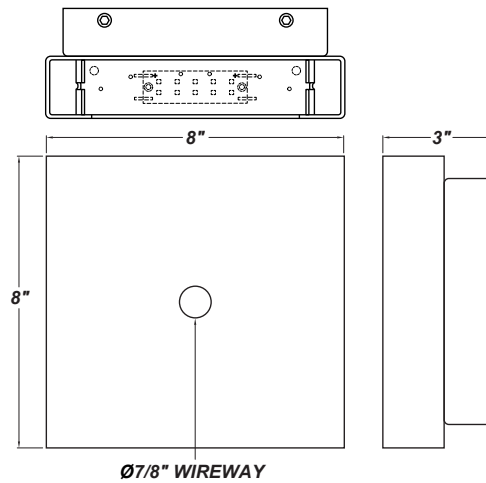

## FEATURES

- ADA Compliant
- Aluminum Fixture w/ Textured White Powder Coat Finish
- Aluminum Mounting Plate Mounts to Wall Surface (Centered Over And Attached to J-Box)
- CSA Listed Dry Location For Wall Mount
- Dimmable @ 120V
- Dimmable to 0%
- Down Light
- Estimated Lumen Depreciation (TM-21) 69% of Initial Lumens (L70) @ 80,000 hours
- LED Light Fixture
- LEDs Are Lensed And Not Exposed
- Optional Surge Protector

## LINE DRAWING

LINE DRAWING NOT TO SCALE