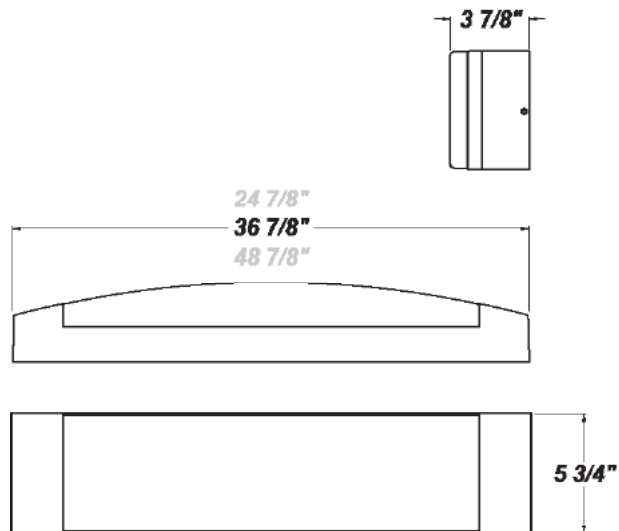

LINE DRAWING

LINE DRAWING NOT TO SCALE

FINISHES

Antique Copper

Antique Silver

Bronze Mist

Matte Silver

Metallic Black

Sand

Swedish Steel

Textured Black

Textured Bronze

Textured White

For RAL Colors & Custom Match - Contact Teron Lighting Inc.