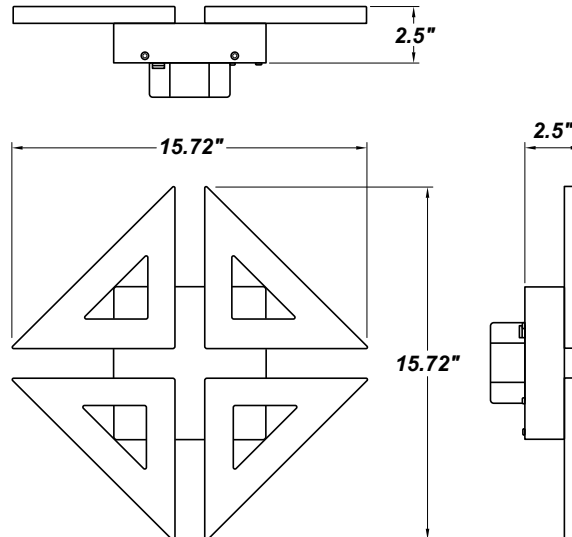

SYMPHONY TRL LED

Architectural Indoor

PROJECT:	
TYPE:	
PO#:	QTY:
COMMENTS:	

FEATURES

- Aluminum Fascia
- Arm & Mount Pan w/ Standard Matte Silver Powder Coat Finish
- Indirect Lighting Source
- Aluminum Mounting Plate Mounts to Wall Surface (Centered Over and Attached to J-box)
- LED Light Source
- Surge Protector - (Optional)
- UL Class 2 Driver
- Dimmable @ 120V and 277V
- ADA Compliant
- CSA Listed Dry Location For Wall Mount
- LED Light Fixture
- Mounting Hardware Included

LINE DRAWING

LINE DRAWING NOT TO SCALE

FINISHES

SYMPHONY TRL LED

Architectural Indoor

Fixture Core

PROJECT:	
TYPE:	
PO#:	QTY:
COMMENTS:	

PRODUCT CODE	SOURCE/WATTAGE	VOLTAGE	DIMMING DRIVER
TRL - Symphony TRL	L16.4-ZE500 - 16.4W Strips @ 500mA 4-Wire Dimming Driver (Dimmable 0-10V) L16.0-LT500 - 16.0W Strips @ 500mA 2-Wire Dimming Driver (Leading & Trailing Edge)	120-277V (50 / 60Hz)	Not Applicable
ORDER INFO			
TRL Example ^	L16.4-ZE500	120-277V	Not Applicable