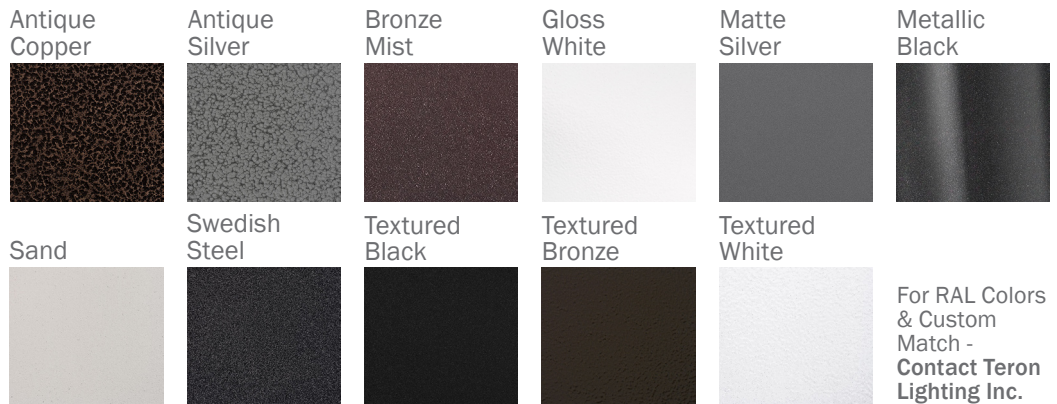

SYMPHONY TRL LED

Architectural Indoor

PROJECT:	
TYPE:	
PO#:	QTY:
COMMENTS:	

FEATURES

- Aluminum Fascia
- Arm & Mount Pan w/ Standard Matte Silver Powder Coat Finish
- Indirect Lighting Source
- Aluminum Mounting Plate Mounts to Wall Surface (Centered Over and Attached to J-box)
- LED Light Source
- Surge Protector - (Optional)
- UL Class 2 Driver
- Dimmable @ 120V and 277V
- ADA Compliant
- CSA Listed Dry Location For Wall Mount
- LED Light Fixture
- Mounting Hardware Included

LINE DRAWING

LINE DRAWING NOT TO SCALE

FINISHES