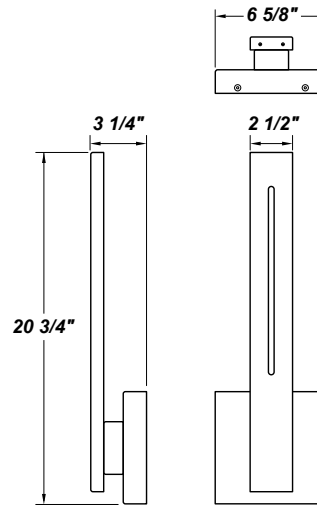

CORDOVA SGL LED

Architectural Indoor

PROJECT:	
TYPE:	
PO#:	QTY:
COMMENTS:	

FEATURES

- Aluminum Fascia And Mount Pan w/ Matte Silver Powder Coat Finish
- Aluminum Mount Plate Mounts to Wall Surface (Offset Over And Attached to J-Box)
- Constant Current Leading / Trailing Edge Driver
- Indirect Light Source
- UL Class 2 Driver
- ADA Compliant
- CSA Listed Dry Location For Wall Mount
- LED Light Fixture

LINE DRAWING

LINE DRAWING NOT TO SCALE

FINISHES

Antique Copper

Antique Silver

Bronze Mist

Matte Silver

Metallic Black

Sand

Swedish Steel

Textured Black

Textured Bronze

Textured White

For RAL Colors & Custom Match - Contact Teron Lighting Inc.