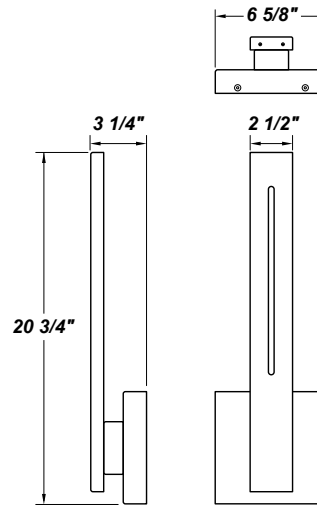

CORDOVA SGL LED

Architectural Indoor

PROJECT:	
TYPE:	
PO#:	QTY:
COMMENTS:	

FEATURES

- ADA Compliant
- Aluminum Fascia And Mount Pan w/ Matte Silver Powder Coat Finish
- Aluminum Mount Plate Mounts to Wall Surface (Offset Over And Attached to J-Box)
- Constant Current Leading / Trailing Edge Driver
- CSA Listed Dry Location For Wall Mount
- Indirect Light Source
- LED Light Fixture
- UL Class 2 Driver

LINE DRAWING

LINE DRAWING NOT TO SCALE

FINISHES

Antique Copper

Antique Silver

Bronze Mist

Matte Silver

Sand

Swedish Steel

Textured Black

Textured Bronze

Textured White

For RAL Colors & Custom Match - Contact Teron Lighting Inc.