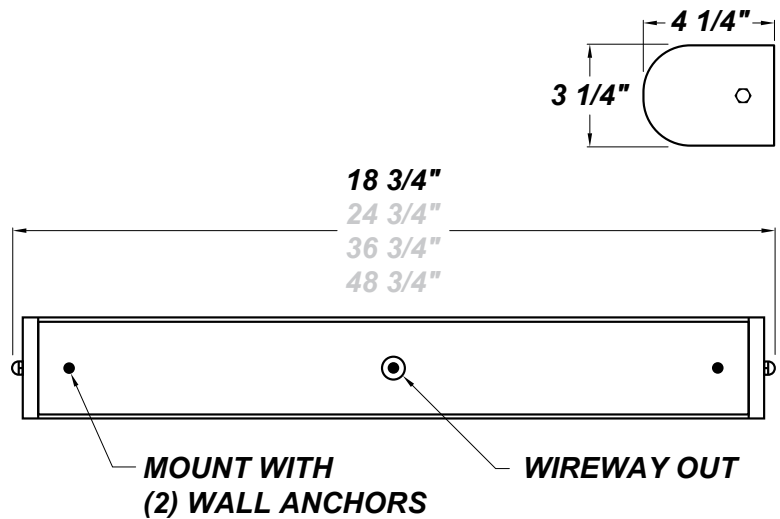

SURE SHOT N LED 18"

Architectural Indoor

PROJECT:	
TYPE:	
PO#:	QTY:
COMMENTS:	

FEATURES

- Steel Housing w/ White Powder Coat Finish
- Steel Mounting Pan w/ Hi-Reflectance White Powder Coat Finish
- Steel End Caps w/ White Powder Coat Finish
- Ribbed White Acrylic Lens
- Mounts Directly to Surface w/ Two Wall Anchors (Not Included)
- CSA Listed Damp Location For Surface Mount
- LED Light Fixture

LINE DRAWING

LINE DRAWING NOT TO SCALE

FINISHES

Antique Copper	Antique Silver	Bronze Mist	Gloss White	Matte Silver	Metallic Black
Sand	Swedish Steel	Textured Black	Textured Bronze	Textured White	

For RAL Colors & Custom Match - Contact Teron Lighting Inc.