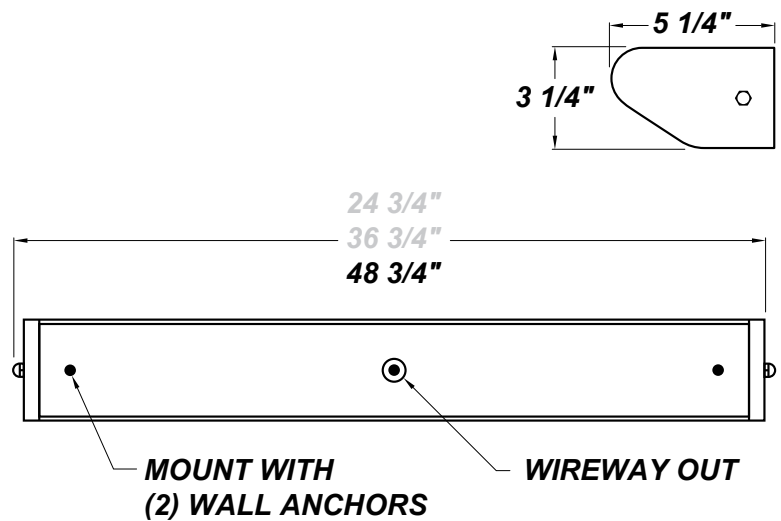

# SURE SHOT D LED 48"

Architectural Indoor

PROJECT:	
TYPE:	
PO#:	QTY:
COMMENTS:	

## FEATURES

- Steel Housing w/ White Powder Coat Finish
- Steel Mounting Pan w/ Hi-Reflectance White Powder Coat Finish
- Steel End Caps w/ White Powder Coat Finish
- Smooth White Acrylic Lens
- Mounts Directly to Surface w/ Two Wall Anchors (Not Included)
- CSA Listed Damp Location For Surface Mount
- LED Light Fixture

## LINE DRAWING

LINE DRAWING NOT TO SCALE