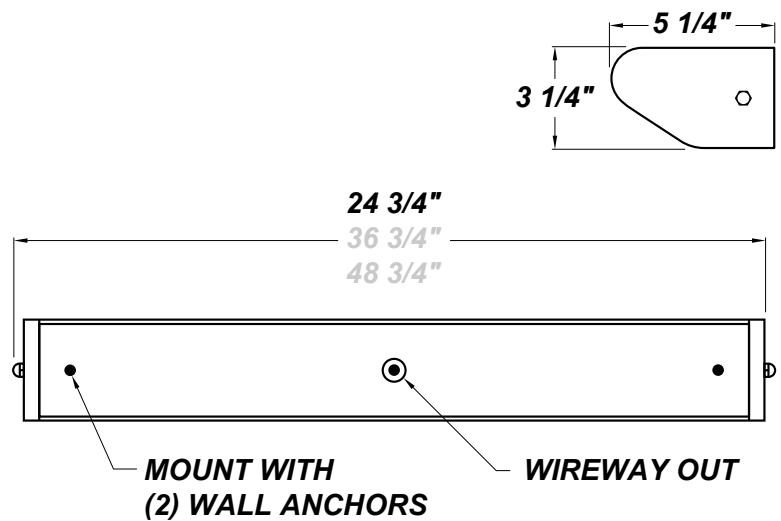

## FEATURES

- Steel Housing w/ White Powder Coat Finish
- Steel Mounting Pan w/ Hi-Reflectance White Powder Coat Finish
- Steel End Caps w/ White Powder Coat Finish
- Smooth White Acrylic lens
- Mounts Directly to Surface w/ Two Wall Anchors (Not Included)
- CSA Listed Damp Location For Surface Mount
- LED Light Fixture

## LINE DRAWING

LINE DRAWING NOT TO SCALE