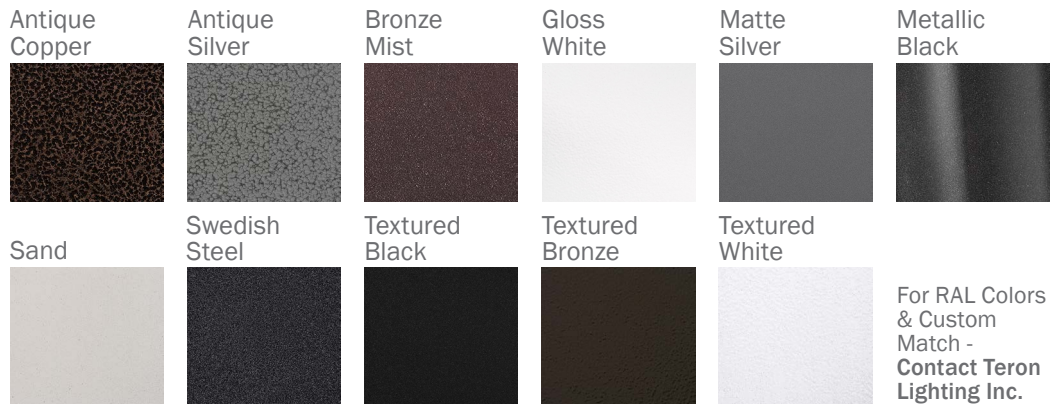

OVERLAND LED 36"

Architectural Indoor

PROJECT:	
TYPE:	
PO#:	QTY:
COMMENTS:	

FEATURES

- Steel Housing w/ White Powder Coat Finish
- Steel Mounting Pan w/ Hi-Reflectance White Powder Coat Finish
- Steel End Caps w/ White Powder Coat Finish
- Clear Ribbed Acrylic Lens
- Up / Down Lighting
- Mounts Directly to Surface w/ Two Wall Anchors (Not Included)
- Convenience Outlet Available
- Pull Chain Available
- IES Files Available
- CSA Listed Damp Location, Including All Options Except For EB
- Emergency Battery Available
- LED Light Fixture

LINE DRAWING

LINE DRAWING NOT TO SCALE

FINISHES