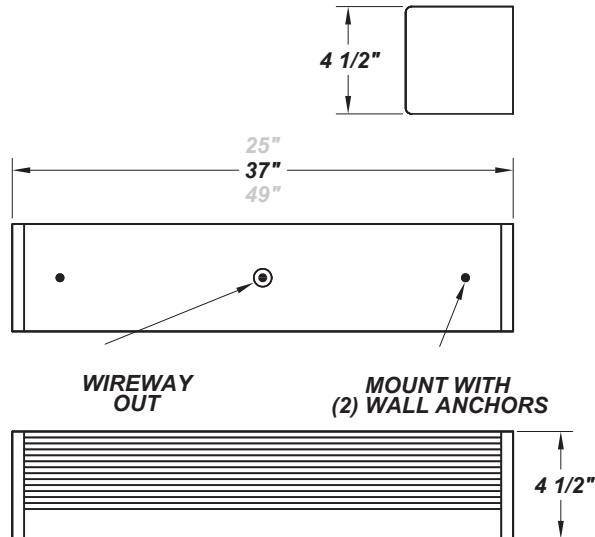

OVERLAND LED 36"

Architectural Indoor

PROJECT:	
TYPE:	
PO#:	QTY:
COMMENTS:	

FEATURES

- Steel Housing w/ White Powder Coat Finish
- Steel Mounting Pan w/ Hi-Reflectance White Powder Coat Finish
- Steel End Caps w/ White Powder Coat Finish
- Clear Ribbed Acrylic Lens
- Up / Down Lighting
- Mounts Directly to Surface w/ Two Wall Anchors (Not Included)
- Convenience Outlet Available
- Pull Chain Available
- IES Files Available
- CSA Listed Damp Location, Including All Options Except For EB
- Emergency Battery Available
- LED Light Fixture

LINE DRAWING

LINE DRAWING NOT TO SCALE

FINISHES

OVERLAND LED 36"

Architectural Indoor

Fixture Core

PROJECT:	
TYPE:	
PO#:	QTY:
COMMENTS:	

PRODUCT CODE	SOURCE/WATTAGE	VOLTAGE	DIMMING DRIVER
OLD36 - Overland 36"	L43.5-LE1280 - 43.5W @ 1280mA Triac Dimming Driver* L54.4-LE1600 - 54.4W @ 1600mA Triac Dimming Driver* L54.4-ZE1600 - 54.4W @ 1600mA Line Voltage 4-Wire Dimming Driver (Dimmable 0 - 10V)	120V 277V (50 / 60Hz)	Not Applicable
ORDER INFO			
OLD36 Example ^	L43.5-LE1280	120V	Not Applicable