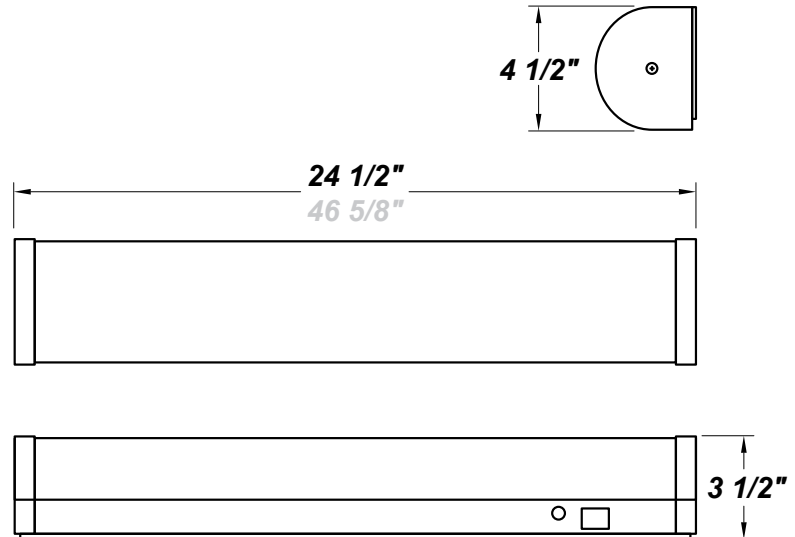

LINE DRAWING

LINE DRAWING NOT TO SCALE

FINISHES

Antique Copper	Antique Silver	Bronze Mist	Matte Silver	Metallic Black	Sand
Swedish Steel	Textured Black	Textured Bronze	Textured White		

For RAL Colors & Custom Match - Contact Teron Lighting Inc.