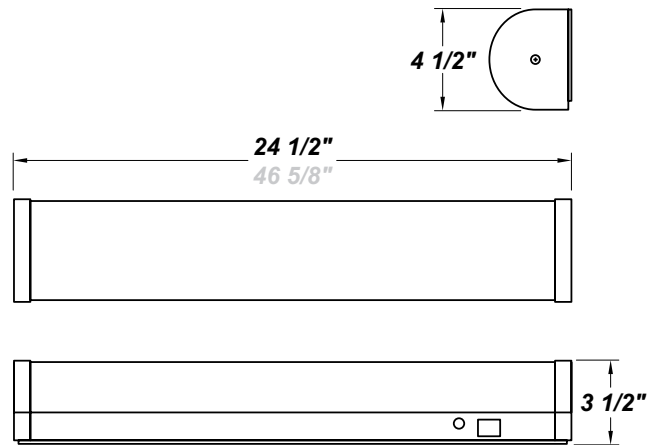

LINE DRAWING

LINE DRAWING NOT TO SCALE

FINISHES

Antique Copper

Antique Silver

Bronze Mist

Gloss White

Matte Silver

Sand

Swedish Steel

Textured Black

Textured Bronze

Textured White

For RAL Colors & Custom Match - Contact Teron Lighting Inc.