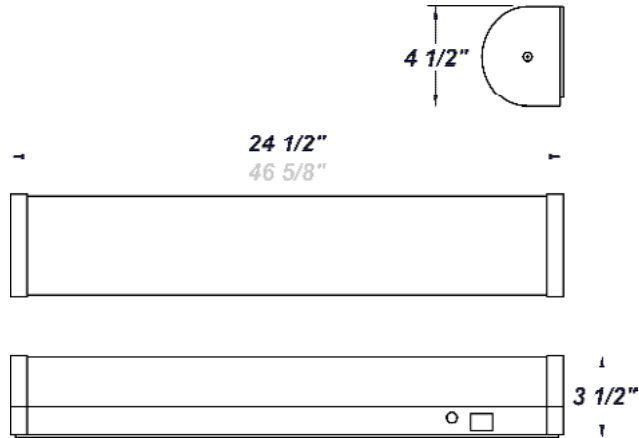

LINE DRAWING

LINE DRAWING NOT TO SCALE

FINISHES

Antique Copper

Antique Silver

Bronze Mist

Gloss White

Matte Silver

Sand

Swedish Steel

Textured Black

Textured Bronze

Textured White

For RAL Colors & Custom Match - Contact Teron Lighting Inc.