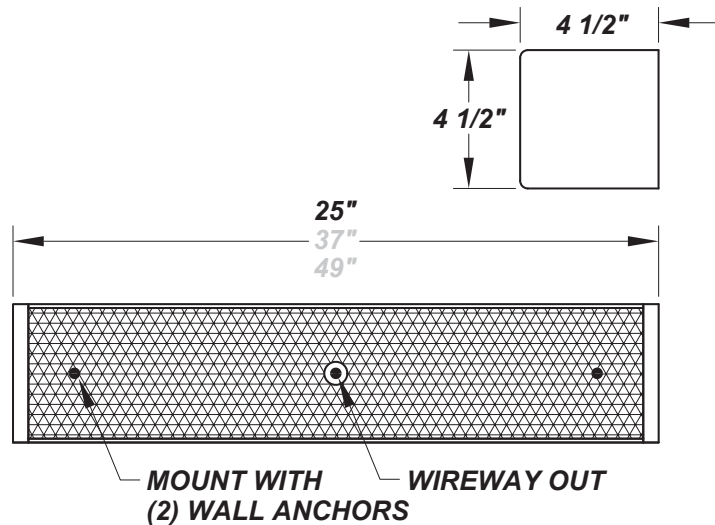

OASIS LED 24"

Architectural Indoor

PROJECT:	
TYPE:	
PO#:	QTY:
COMMENTS:	

FEATURES

- Steel Housing w/ White Powder Coat Finish
- Steel Mounting Pan w/ Hi-Reflectance White Powder Coat Finish
- Steel End Caps w/ White Powder Coat Finish
- Clear Acrylic Lens w/ Ribbed Sides and Prismatic Front
- Mounts Directly to Surface w/ Two Wall Anchors (Not Included)
- 0-10V and Leading Edge / Phase Dimming Compatible Options Available
- IES Files Available
- CSA Listed Damp Location
- Emergency Battery Available
- LED Light Fixture

LINE DRAWING

LINE DRAWING NOT TO SCALE

FINISHES

Antique Copper	Antique Silver	Bronze Mist	Gloss White	Matte Silver	Metallic Black
Sand	Swedish Steel	Textured Black	Textured Bronze	Textured White	

For RAL Colors & Custom Match - Contact Teron Lighting Inc.