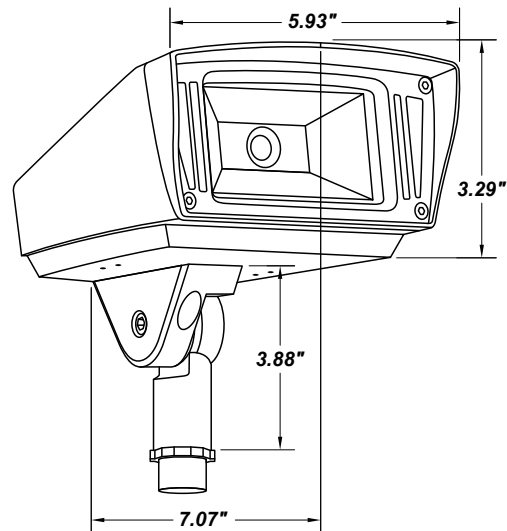

## FEATURES

- Cast Aluminum Housing w/ Polyester Powder Coat Finish
- Reinforced Knuckle Mount (Standard)
- Water Draining Front End
- Integrated Cowl
- Integrated 4kv Surge Protection
- IP66 Rated - Dust and Waterproof
- Single LED Chip-on-Board Light Source
- Center-to-Edge Uniformity and Enhanced Beam Control
- Three-Step Binning For Tight Color Consistency
- 6 Year Limited Warranty
- 80 CRI
- ETL Listed Wet Location
- LED Light Fixture
- Vandal Resistant

## LINE DRAWING