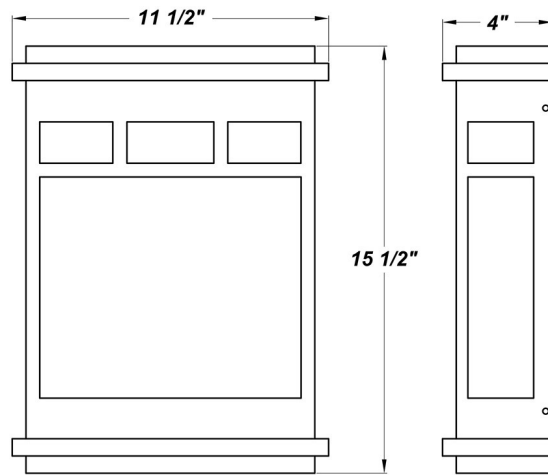

LINE DRAWING

LINE DRAWING NOT TO SCALE

FINISHES

Antique Copper

Antique Silver

Bronze Mist

Matte Silver

Metallic Black

Sand

Swedish Steel

Textured Black

Textured Bronze

Textured White

For RAL Colors & Custom Match - Contact Teron Lighting Inc.