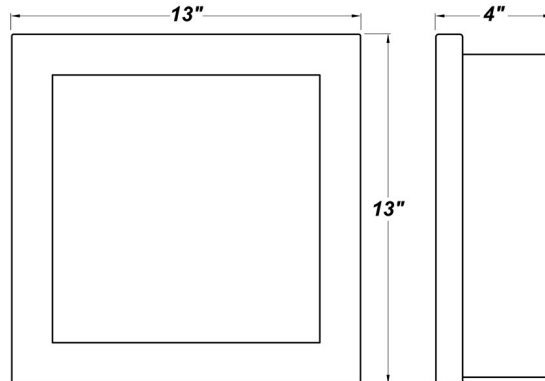

LINE DRAWING

LINE DRAWING NOT TO SCALE

FINISHES

Antique Copper

Antique Silver

Bronze Mist

Matte Silver

Sand

Swedish Steel

Textured Black

Textured Bronze

Textured White

For RAL Colors & Custom Match - Contact Teron Lighting Inc.