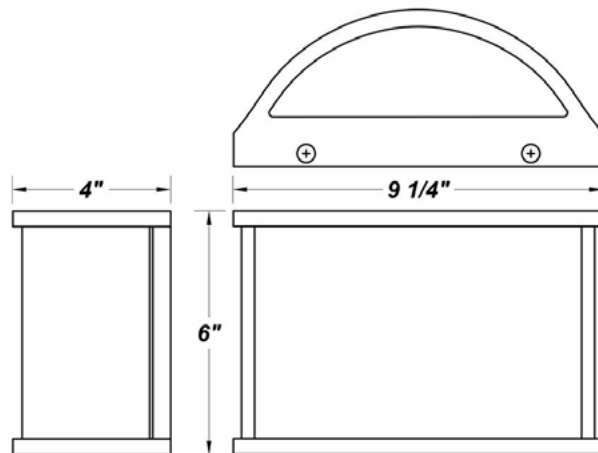

LINE DRAWING

LINE DRAWING NOT TO SCALE

FINISHES

Antique Copper

Antique Silver

Bronze Mist

Matte Silver

Sand

Swedish Steel

Textured Black

Textured Bronze

Textured White

For RAL Colors & Custom Match - Contact Teron Lighting Inc.