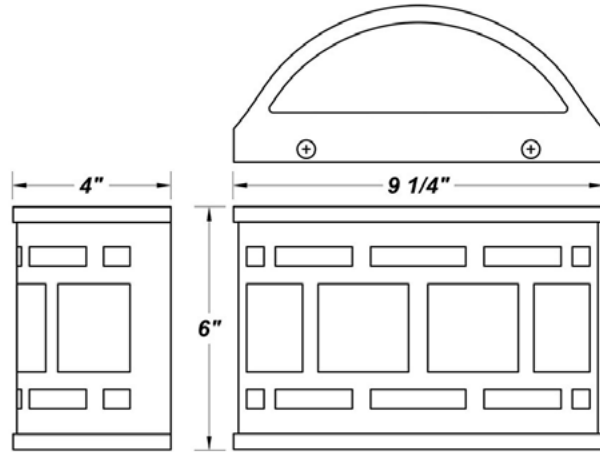

LINE DRAWING

LINE DRAWING NOT TO SCALE

FINISHES

Antique Copper

Antique Silver

Bronze Mist

Matte Silver

Sand

Swedish Steel

Textured Black

Textured Bronze

Textured White

For RAL Colors & Custom Match - Contact Teron Lighting Inc.