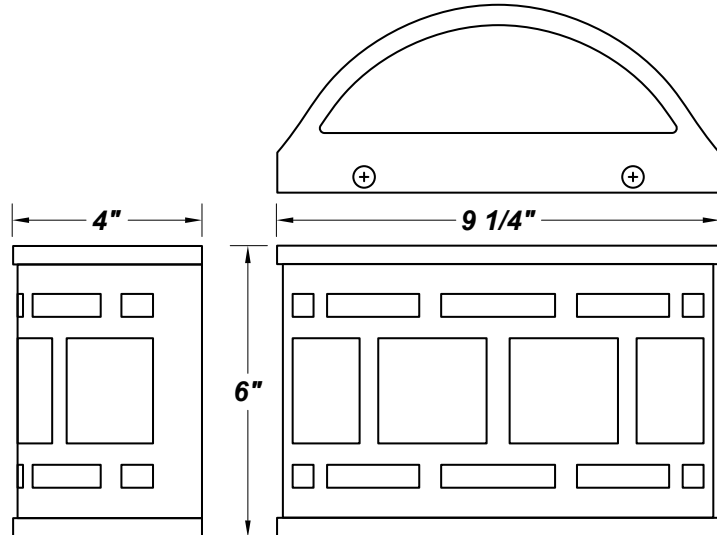

LINE DRAWING

LINE DRAWING NOT TO SCALE

FINISHES

Antique Copper	Antique Silver	Bronze Mist	Matte Silver	Metallic Black	Sand
Swedish Steel	Textured Black	Textured Bronze	Textured White		

For RAL Colors & Custom Match - Contact Teron Lighting Inc.