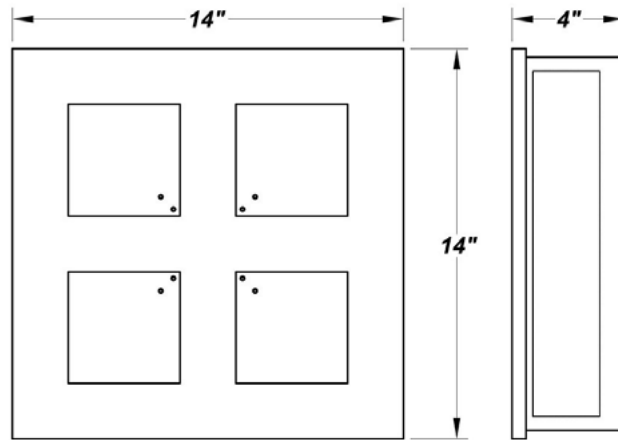

LINE DRAWING

LINE DRAWING NOT TO SCALE

FINISHES

Antique Copper

Antique Silver

Bronze Mist

Matte Silver

Sand

Swedish Steel

Textured Black

Textured Bronze

Textured White

For RAL Colors & Custom Match - Contact Teron Lighting Inc.