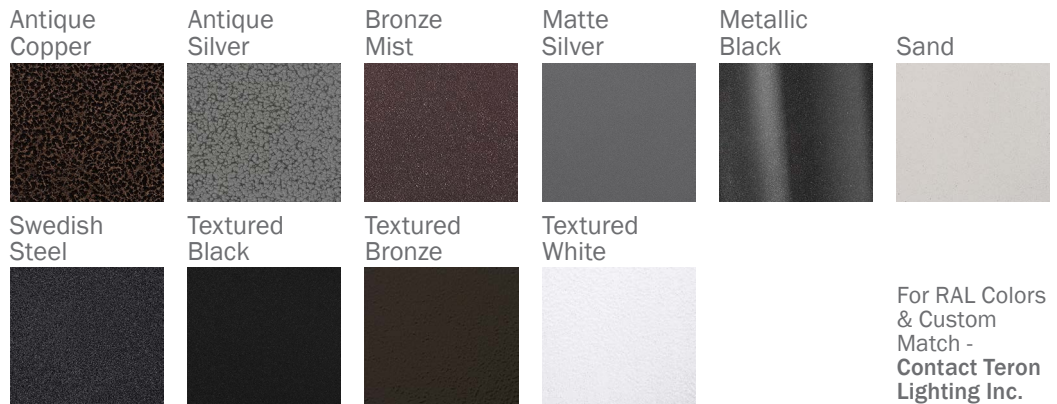

CITADEL X LED

Architectural Outdoor

PROJECT:	
TYPE:	
PO#:	QTY:
COMMENTS:	

FEATURES

- Steel Housing w/ Textured Black Polyester Powder Coat Finish
- Steel Fascia w/ Textured Black Polyester Powder Coat Finish
- Frosted Tempered Glass Side Lens Panels
- Mounts Directly to 4" Junction Box (By Others) J-Box Centered in Fixture
- Wet Location
- LED Light Fixture
- Mounting Hardware Included
- Vandal Resistant

LINE DRAWING

FINISHES