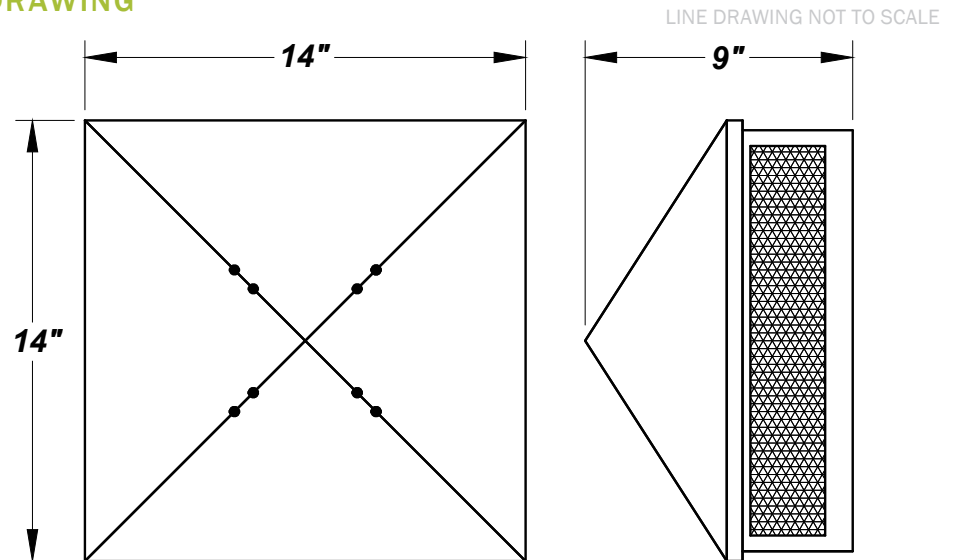

LINE DRAWING