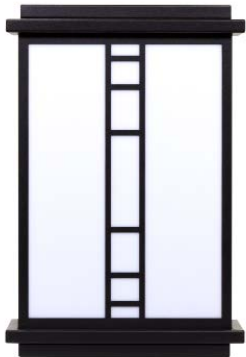

## FEATURES

- Steel Housing w/ Textured Black Polyester Powder Coat Finish
- Aluminum Heat-Sink Plate
- Solid Top and Bottom End Plates
- Luminous White Acrylic Panels
- Thermal Compensation Technology Ensures Longer LED Lifetime - Ideal For Fixtures Being Placed in Area w/ Fluctuating or Higher Ambient Temperatures
- Surge Protector
- Mounts Directly to 4" Junction Box (By Others)
- ADA Compliant
- CSA Listed Wet Location
- Emergency Battery Available
- LED Light Fixture
- Mounting Hardware Included
- Vandal Resistant