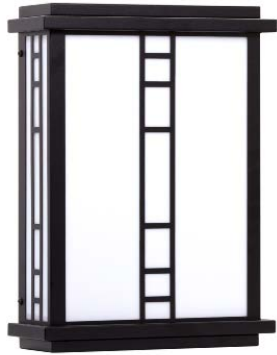

# ADAMS W LED

Architectural Outdoor

PROJECT:	
TYPE:	
PO#:	QTY:
COMMENTS:	

## FEATURES

- Steel Housing w/ Textured Black Polyester Powder Coat Finish
- Aluminum Heat-Sink Plate
- Solid Top and Bottom End Plates
- Luminous White Acrylic Panels
- Thermal Compensation Technology Ensures Longer LED Lifetime - Ideal For Fixtures Being Placed in Area w/ Fluctuating or Higher Ambient Temperatures
- Surge Protector
- Mounts Directly to 4" Junction Box (By Others)
- ADA Compliant
- CSA Listed Wet Location
- Emergency Battery Available
- LED Light Fixture
- Mounting Hardware Included
- Vandal Resistant