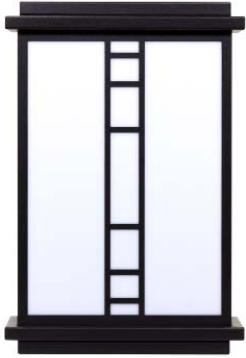

ADAMS LED

Architectural Outdoor

PROJECT:	
TYPE:	
PO#:	QTY:
COMMENTS:	

FEATURES

- Steel Housing w/ Textured Black Polyester Powder Coat Finish
- Aluminum Heat-Sink Plate
- Solid Top and Bottom End Plates
- Luminous White Acrylic Panels
- Thermal Compensation Technology Ensures Longer LED Lifetime - Ideal For Fixtures Being Placed in Area w/ Fluctuating or Higher Ambient Temperatures
- Surge Protector
- Mounts Directly to 4" Junction Box (By Others)
- ADA Compliant
- CSA Listed Wet Location
- LED Light Fixture
- Mounting Hardware Included
- Vandal Resistant