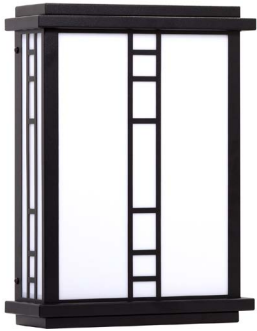

## FEATURES

- Steel Housing w/ Textured Black Polyester Powder Coat Finish
- Aluminum Heat-Sink Plate
- Solid Top and Bottom End Plates
- Luminous White Acrylic Panels
- Thermal Compensation Technology Ensures Longer LED Lifetime - Ideal For Fixtures Being Placed in Area w/ Fluctuating or Higher Ambient Temperatures
- Surge Protector
- Mounts Directly to 4" Junction Box (By Others)
- ADA Compliant
- CSA Listed Wet Location
- LED Light Fixture
- Mounting Hardware Included
- Vandal Resistant