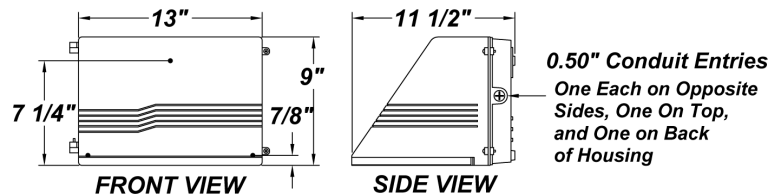

**CADDY MD LED**

PROJECT :
TYPE :
ORDERING # :
COMMENTS :

**FEATURES**

- Die-Cast Aluminum Housing w/ Textured Bronze Polyester Powder Coat Finish
- Clear Tempered Glass Lens
- Surge Protector
- Fully Gasketed
- Mounts Direct to Flat Surface w/ Three #8 Wall Anchors (Not Included)
- Dark Sky Compliant
- CSA Listed Wet Location For Wall Mounting (Down Light Only)
- L70 Life Time For 50,000hr