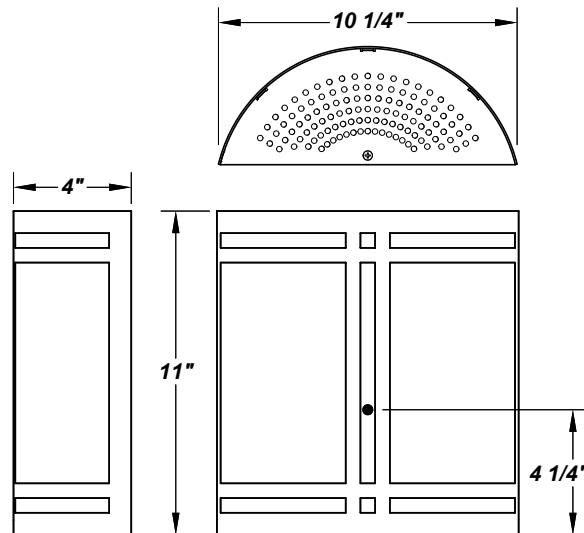

## FEATURES

- Steel Housing and Steel Perforated Top and Bottom Covers with Coat Finish
- Steel Mounting Pan with Hi-Reflectance White Powder Coat Finish
- Matte White Acrylic Diffuser
- Mounts Directly to 4" Junction Box (By Others)
- Dimmable to <5% With Either Triac or Electronic Dimmers
- Over-Current, Over-Voltage, and Short Circuit Protection
- Constant Current at 350 Milliamps
- UL Class 2 Driver - Power Factor >.90
- ADA Compliant
- CSA Listed Dry Location For Wall Mounting
- Mounting Hardware Included

## LINE DRAWING

LINE DRAWING NOT TO SCALE