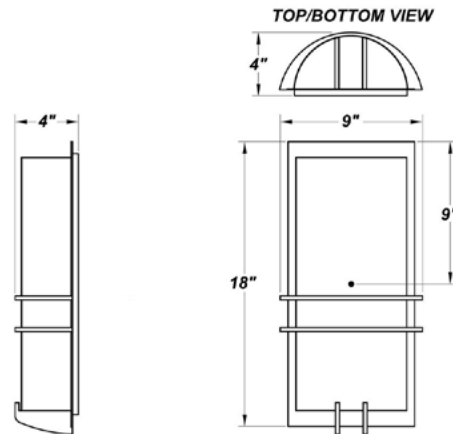

LINE DRAWING

LINE DRAWING NOT TO SCALE

FINISHES

Antique Copper

Antique Silver

Bronze Mist

Matte Silver

Sand

Swedish Steel

Textured Black

Textured Bronze

Textured White

For RAL Colors & Custom Match - Contact Teron Lighting Inc.